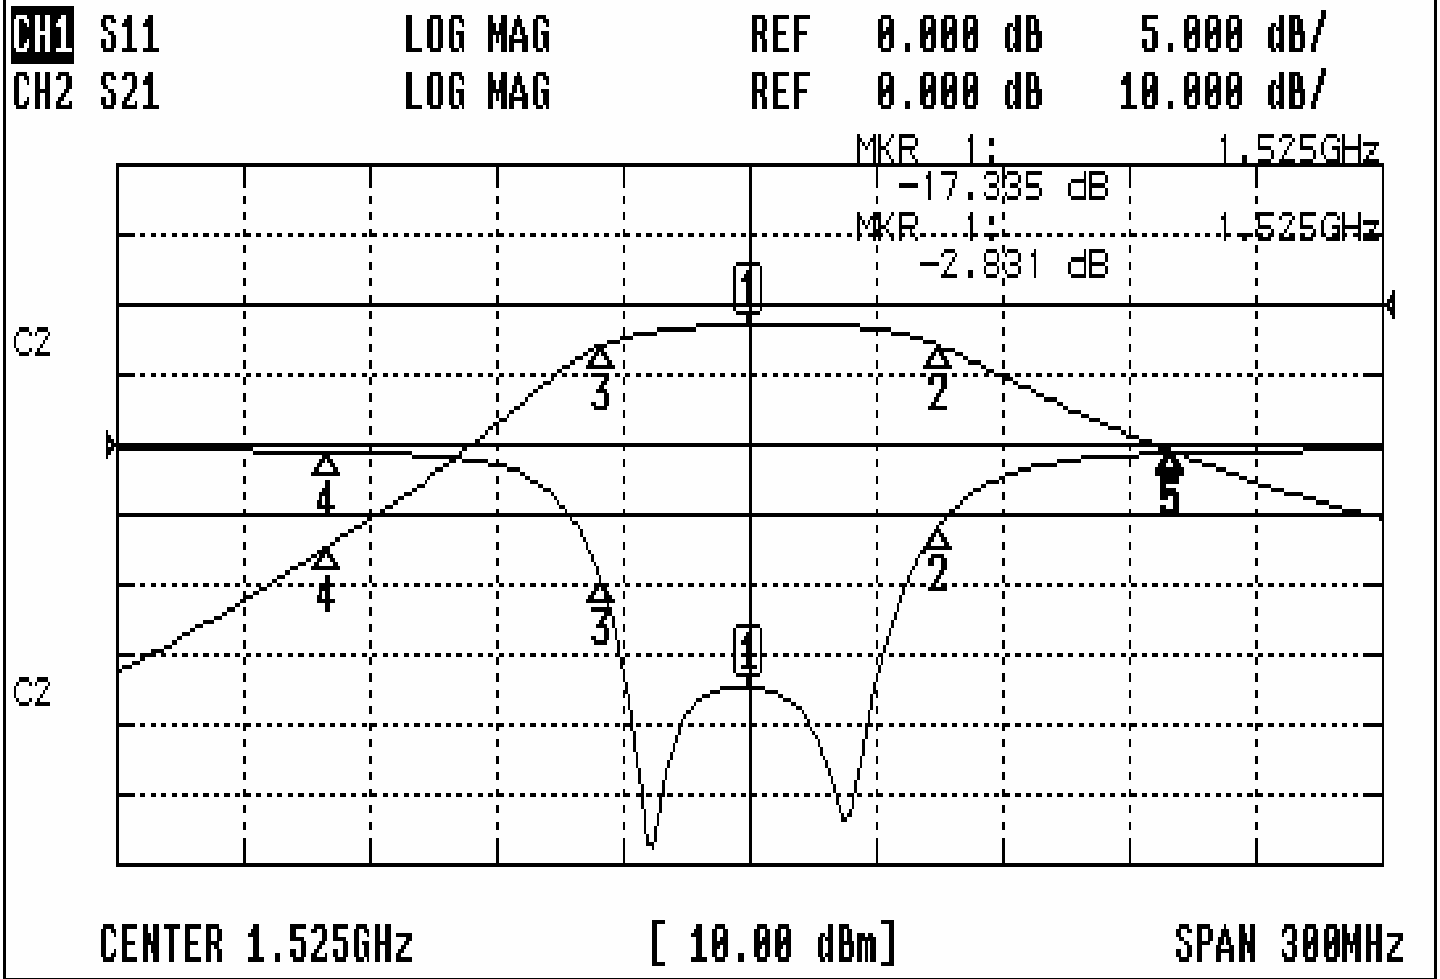

Performance-TTW3813B-1525M

0512067DC

CH1 MARKER LIST

1:	1.525	000GHz	-17.339	dB
2:	1.570	000GHz	-5.857	dB
3:	1.490	000GHz	-9.793	dB
4:	1.425	000GHz	-0.517	dB
5:	1.625	000GHz	-0.634	dB

CH2 MARKER LIST

1:	1.525	000GHz	-2.831	dB
2:	1.570	000GHz	-5.869	dB
3:	1.490	000GHz	-5.837	dB
4:	1.425	000GHz	-34.738	dB
5:	1.625	000GHz	-20.921	dB