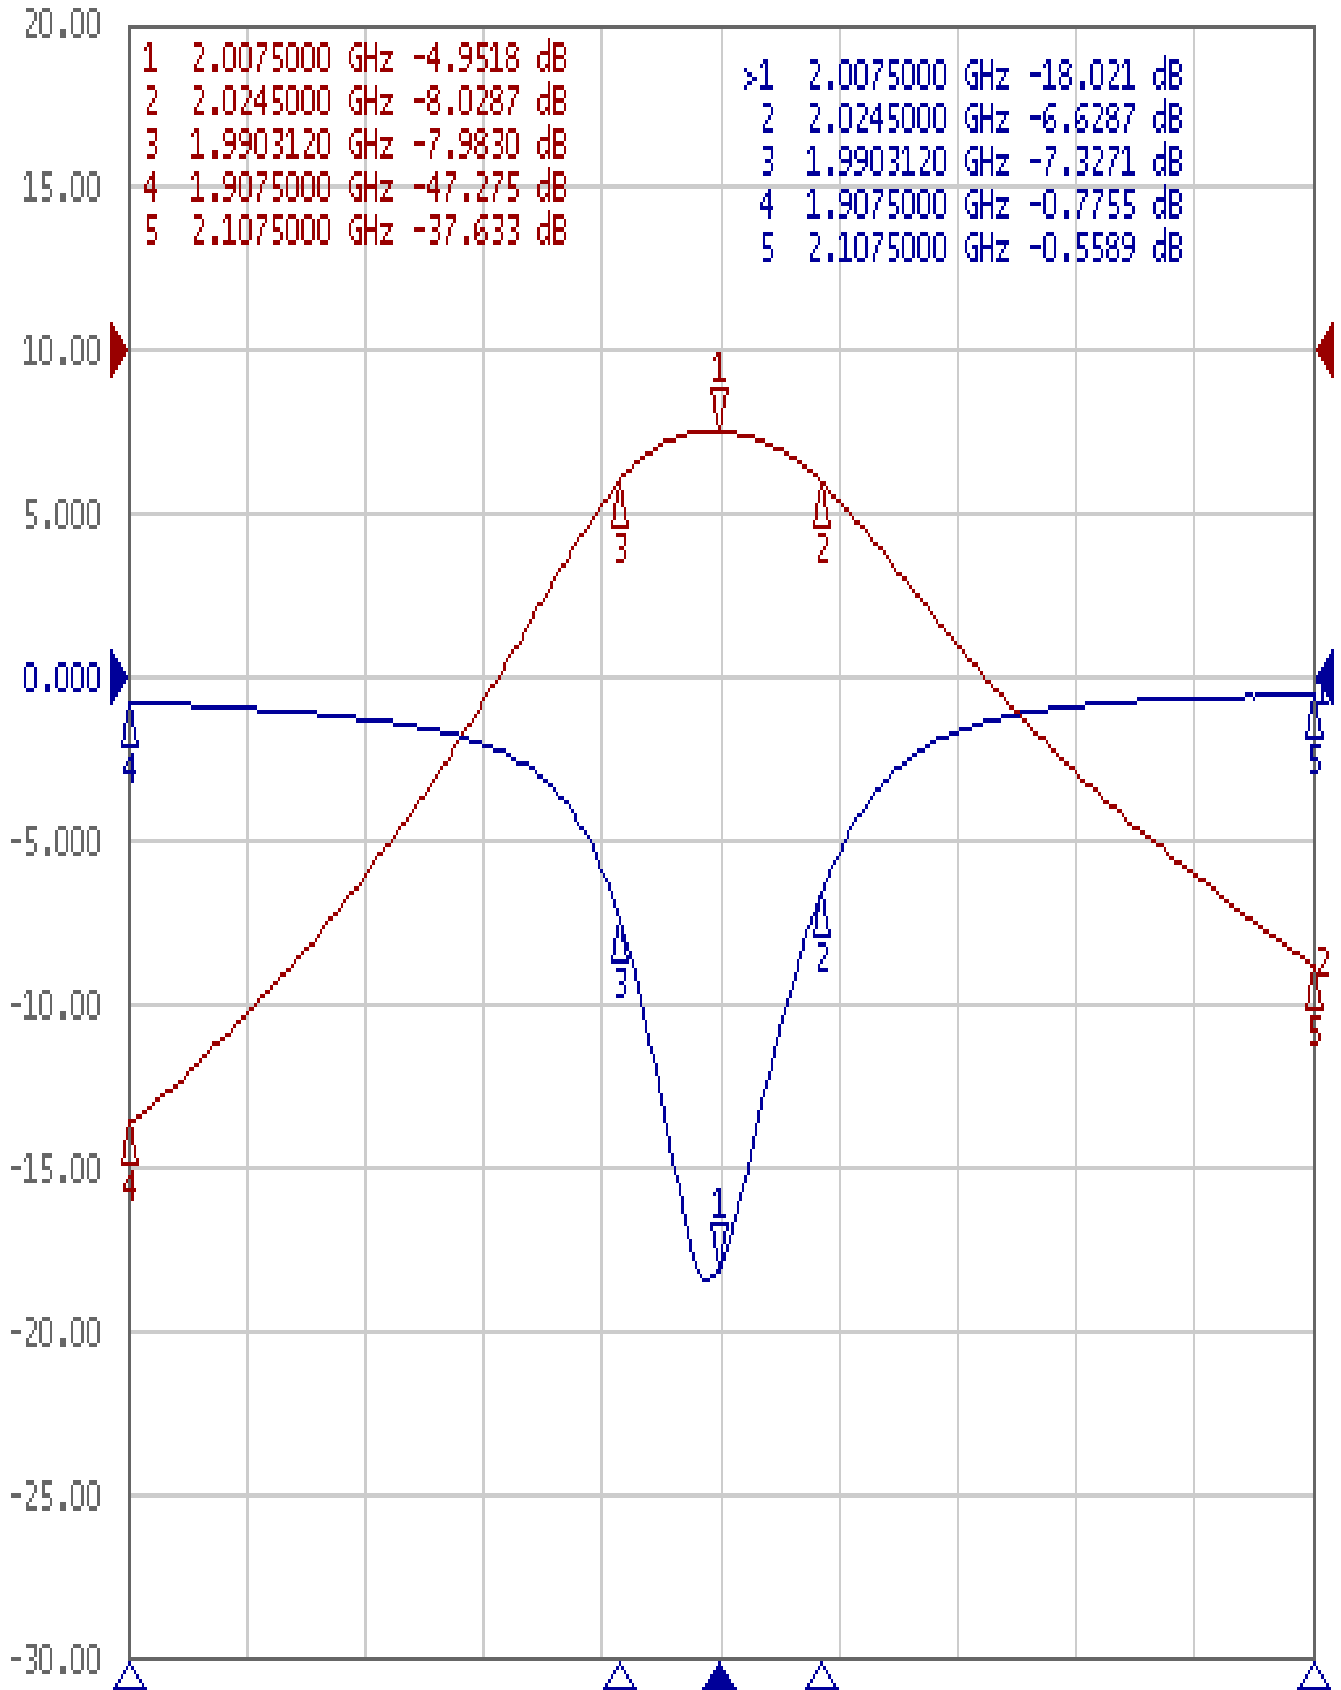

Performance-TTW31079B-2007.5M

201902027CD

Tr1 S11 Log Mag 5.000dB/ Ref 0.000dB [F2]

Tr2 S21 Log Mag 10.00dB/ Ref 0.000dB [F2]

1 Center 2.0075 GHz

IFBW 70 kHz

Span 200 MHz

Cor