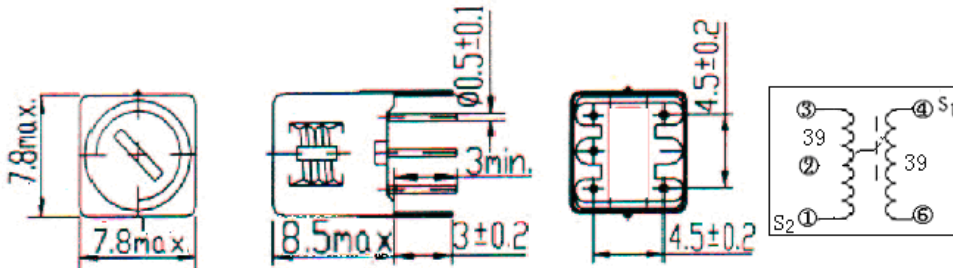

Specification

1) Dimension: (Unit: MM)

2) Connection:

Items	N1	N2	N3	N4	Color	Print
Winding	4-6	1-3			Drrem	H401
Turns	39T	39T				
Wire	ZUEW Φ 0.08					

3) Electric Characteristics:

Test Freq	Unloaded(Q)	L location	Capacity(out)	Remark
2.52MHz				
$L_{13} : 32UH \pm 10\%$	$Q_{13} \geq 50$ (Min)	1-3		
(Min)				